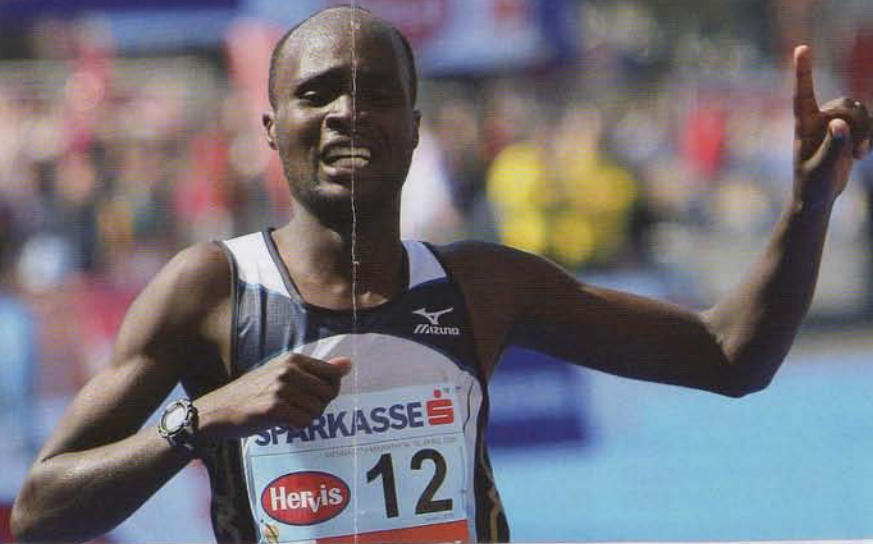

TEAM RUNNING

Mizuno®

Mizuno®

Mizuno Sponsorship

Fondiarria SAI
Italia
Squadra Assoluta Femminile
Campione d'Italia per 8 volte consecutive (2002-09)

Fiamme Azzurre
Italia
Squadra Assoluta Atletica Leggera
Maschile / Femminile